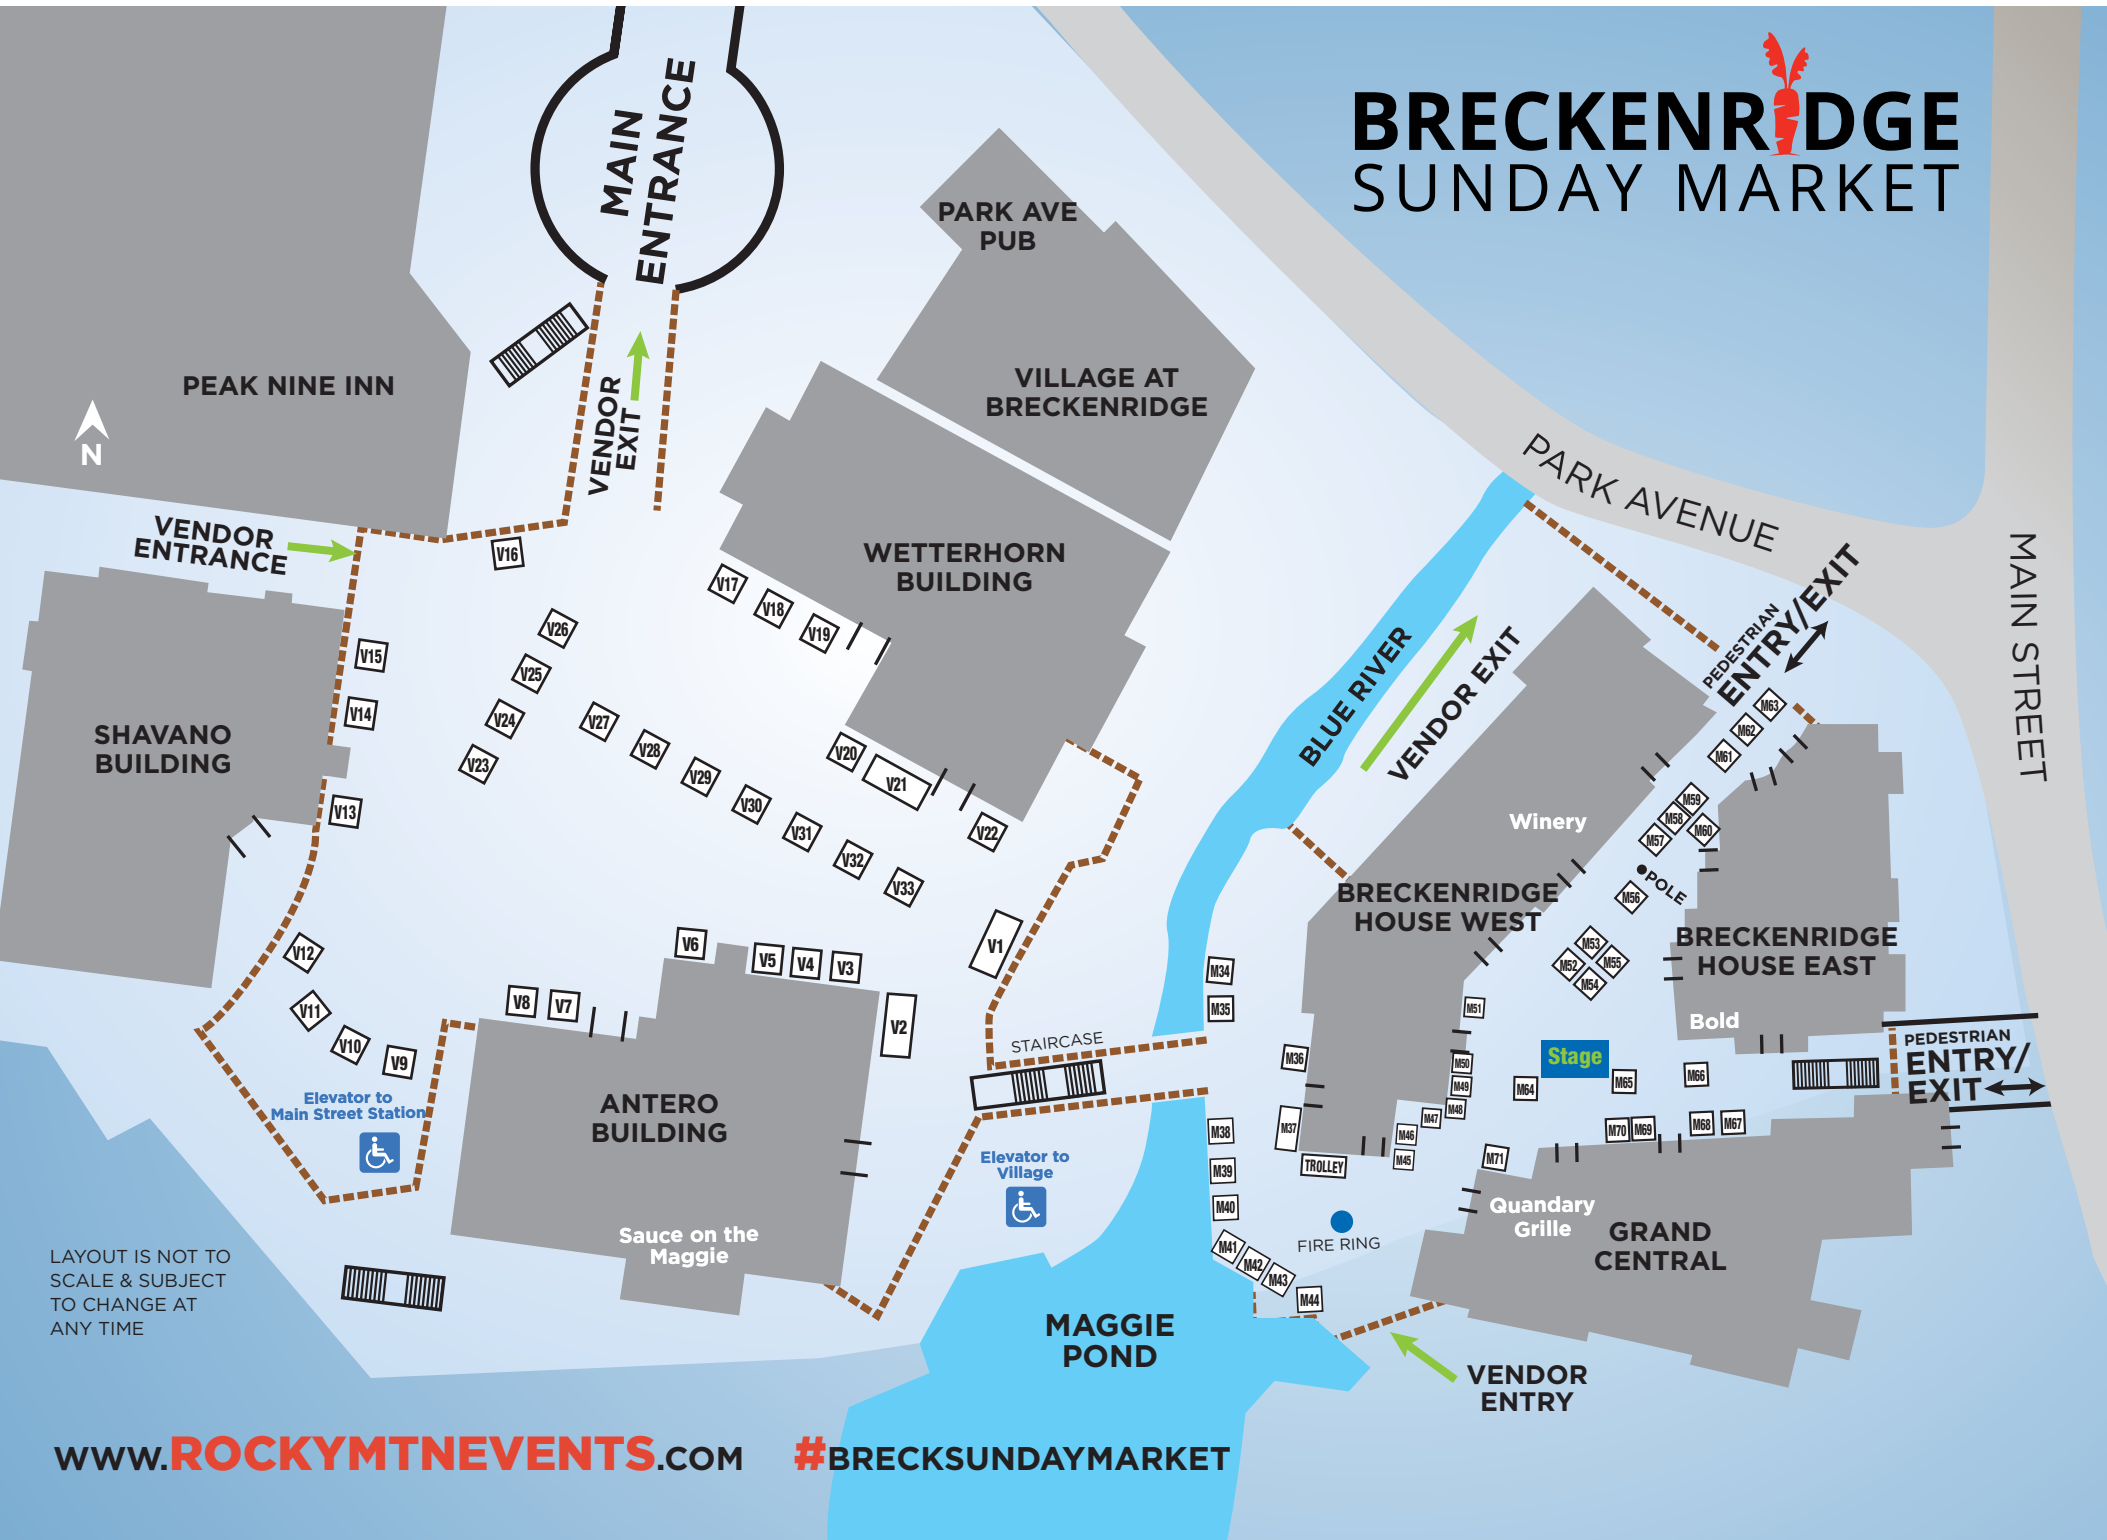

BRECKENRIDGE SUNDAY MARKET

LAYOUT IS NOT TO SCALE & SUBJECT TO CHANGE AT ANY TIME