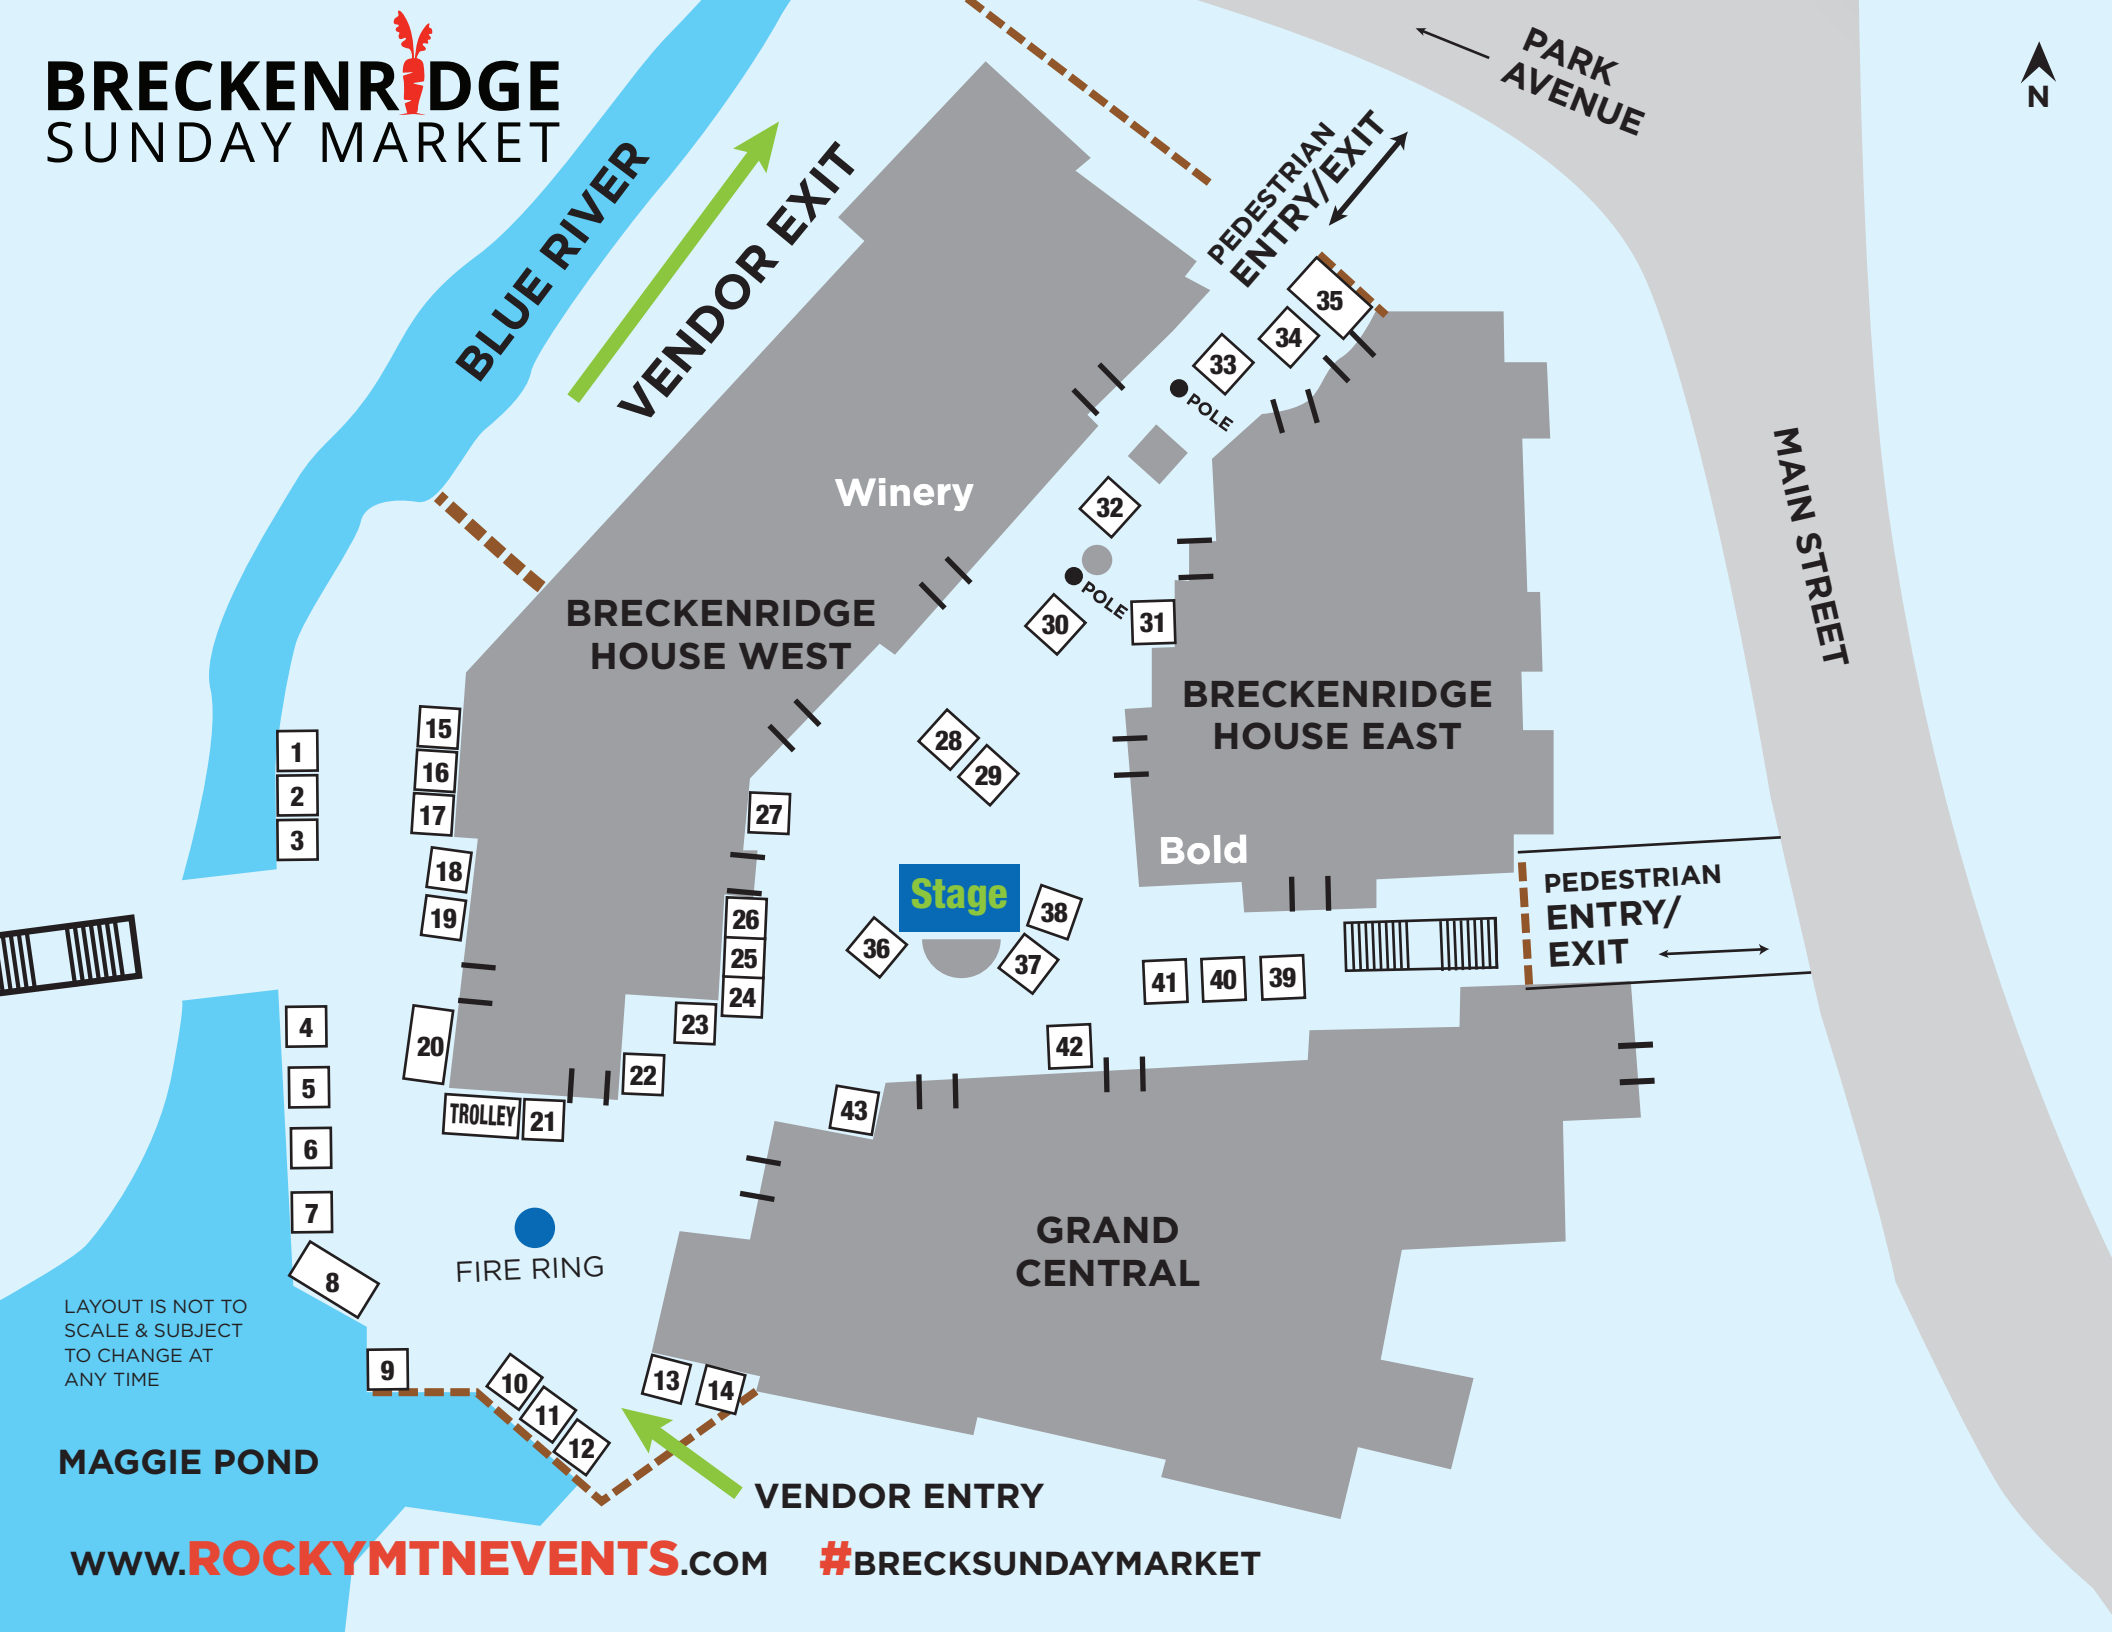

BRECKENRIDGE SUNDAY MARKET

BLUE RIVER

VENDOR EXIT

PARK AVENUE

MAIN STREET

Winery

BRECKENRIDGE HOUSE WEST

BRECKENRIDGE HOUSE EAST

Bold

Stage

GRAND CENTRAL

PEDESTRIAN ENTRY/EXIT

FIRE RING

TROLLEY

LAYOUT IS NOT TO SCALE & SUBJECT TO CHANGE AT ANY TIME

MAGGIE POND